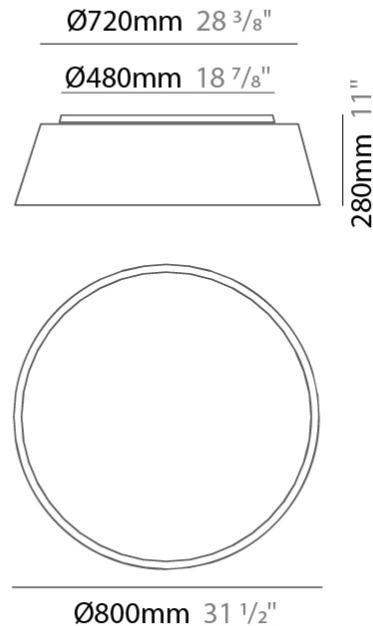

DRUM SURFACE

D112014-

base number _____
Finish Options _____

1. To build a product code in our configurator select the specify button on the base model # product page
2. To build a manual product code on this datasheet choose from the options listed below in blue font and add the suffix to the base model #

GENERAL

Series: Drum _____
Partner: Ole _____
Division: Design _____
Installation: Surface _____
Product Type: Ceiling Surface _____
Mounting Location: Ceiling _____
Light Distribution: Direct _____

PHYSICAL

Shape: Drum _____
Diameter (mm): 800 _____
Diameter (in): 31 1/2 _____
Height (mm): 280 _____
Height (in): 11 _____
Weight (kg): 4.4 _____
Weight (lbs): 9.7 _____
Diffuser: PMMA - Opal _____
Fixture Finish: BEI / BLK / BLU / COG / DGN / GRY / MRN / MOC / MUS / OLV / SIL / STN / TER / WHI _____
Holder Finish: Black _____
Fixture Material: Fabric Cord / Metal _____
Primary Material: Fabric - Recycled _____
Upon Request: Other fabric cord colors available upon request (see downloadable finish chart) _____

ELECTRICAL

Number of Lamps: 4 _____
Lamp Type: LED Retrofit _____
Lamp Shape: A19 _____
Bulb Included: Bulb Not Included _____
Max. Wattage Per Lamp (W): 15 _____
Lamp Base: E26 _____
Input Voltage (V): 120 _____
Upon Request: 277Vac / GU24 _____

LED

OPTICAL

RATINGS AND CERTIFICATIONS

Certified By: Certified for North American Standards _____
IP rating: IP20 _____